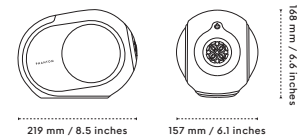

Listen Your Way

Range
SPEAKERS

Dimensions WEIGHT 4.3 KG / 9.5 LBS

Finish
● CLAY RED

DEVIALET.COM